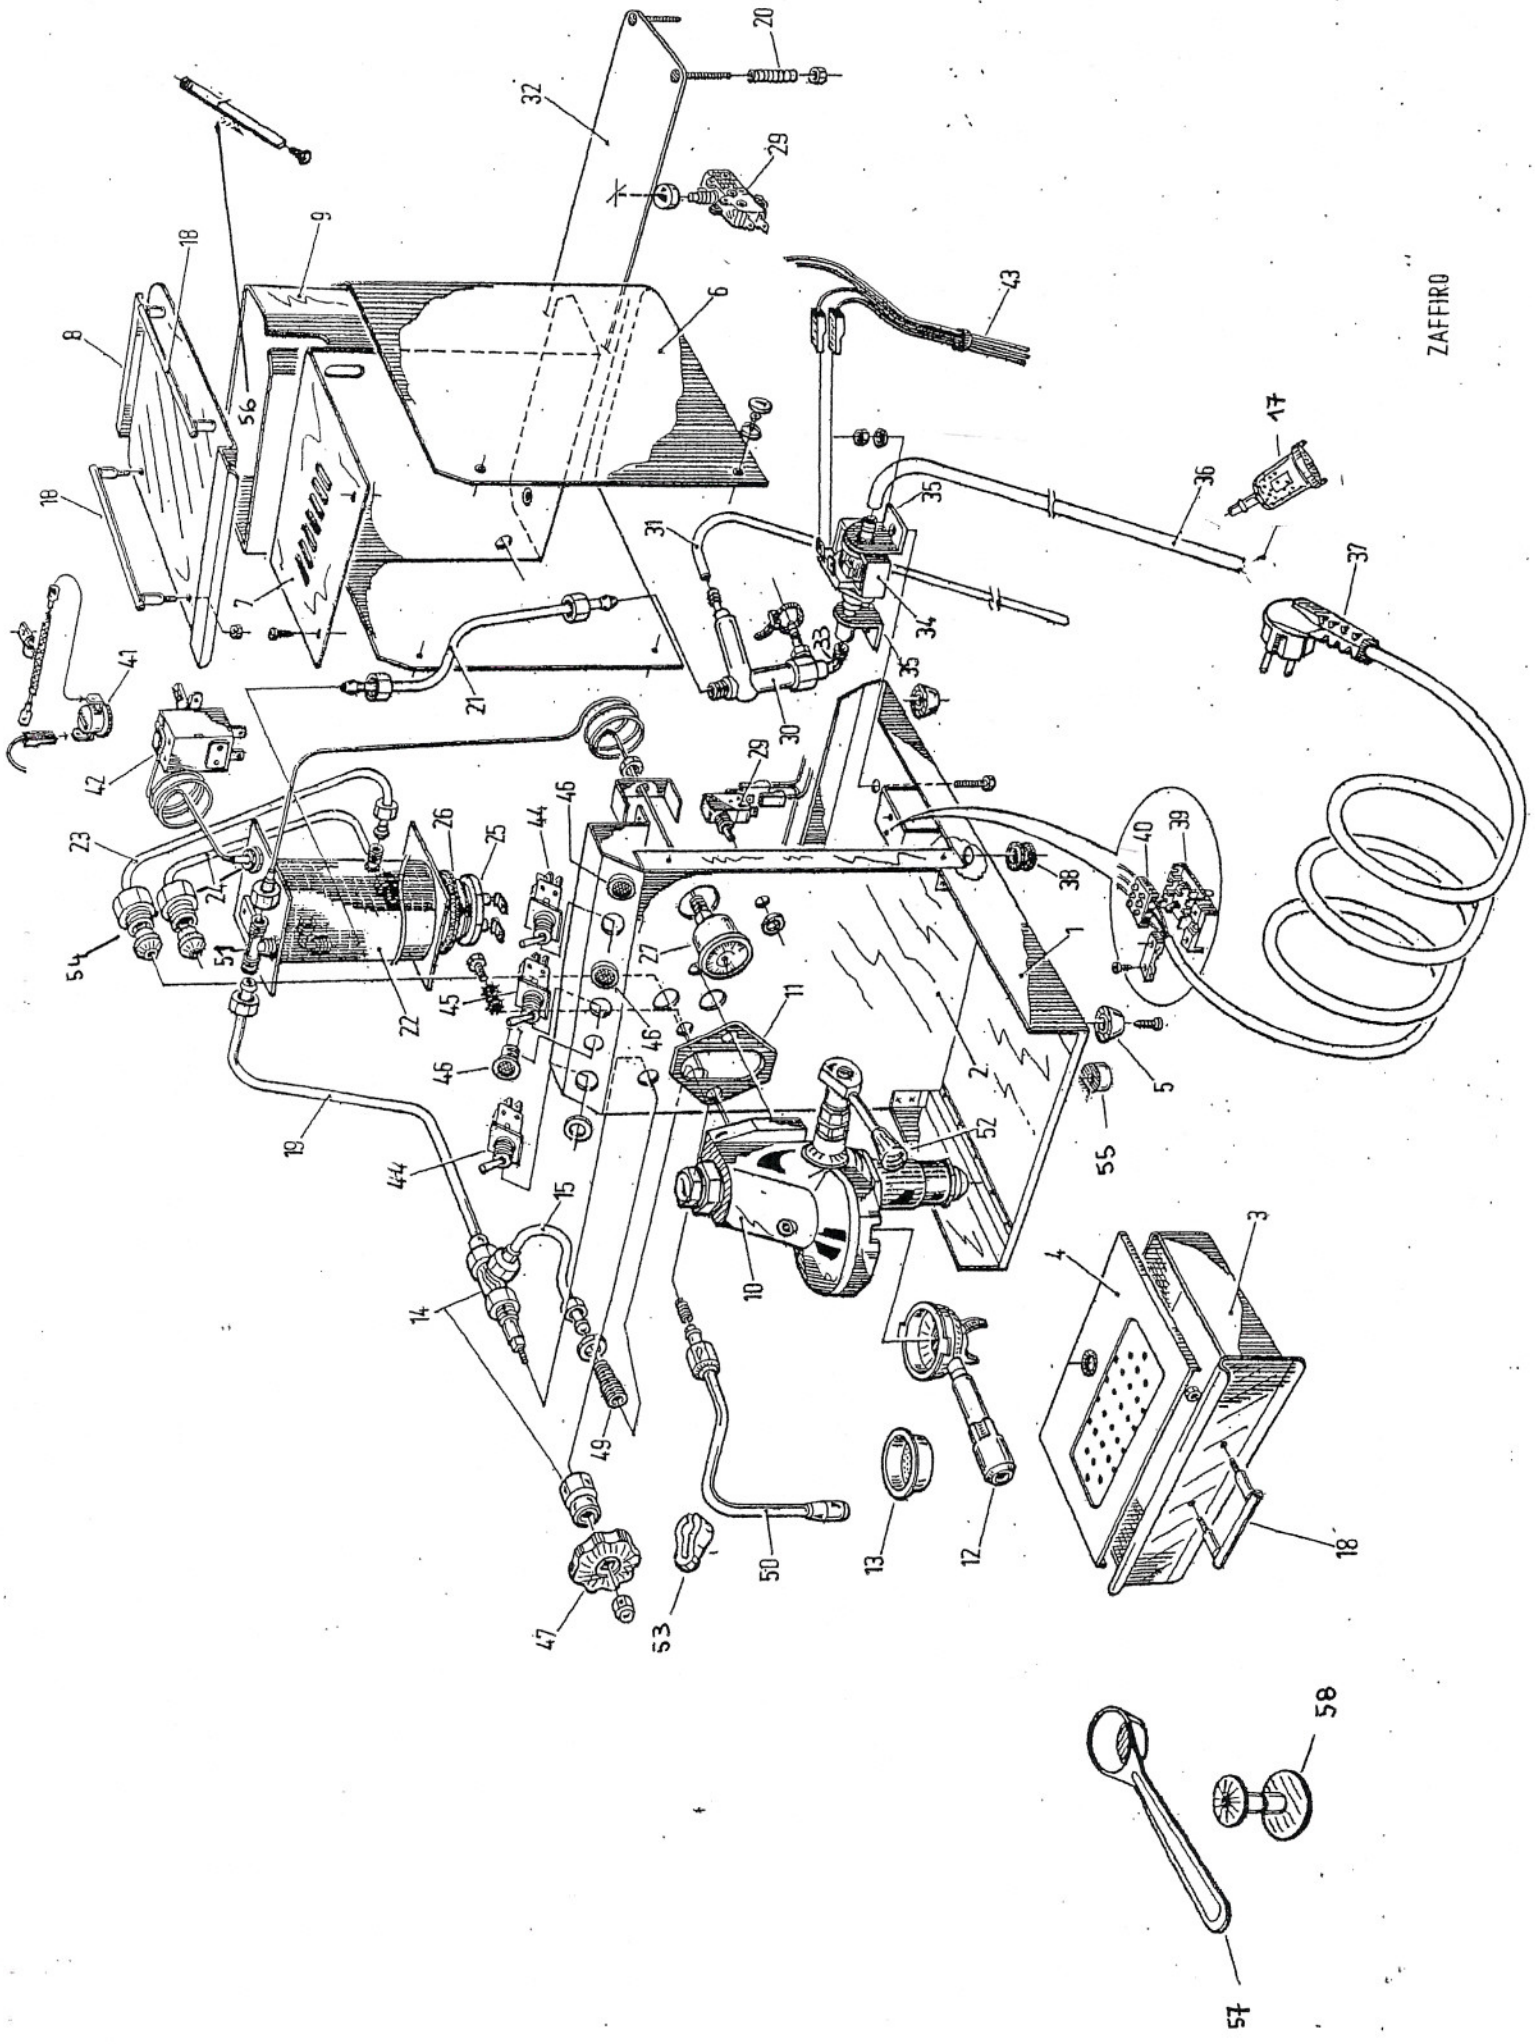

ISOMAC s.r.l.
SPARE PARTS ZAFFIROV 230

N°	COD.ART.	DENOMINAZIONE
1-2-3-6		
7-8-32	000344	CHASSIS ZAFFIRO
4	000306	DRIP TRAY COVER INOX
5	000594	RUBBER FEET
9	000194	WATER TANK
10	000739	COFFEE UNIT
11	000413	GASKET WEGA
12/a	000740	ONE CUP FILTER HOLDER
12/b	000741	TWO CUPS FILTER HOLDER
13/a	000707	ONE CUP FILTER
13/b	000848	TWO CUPS FILTER
14	000658	TAP
15	000252	INSIDE PIPE CONNECTION TAP
17	000320	WATER FILTER
18	000345	HANDLE
19	000251	COPPER PIPE TAP-BOILER
20	000561	SPRING EMPTY WATER
21	000324	PIPE BOILER-PUMP
22	000322	CALDAIA COMPLETA
23	000351	ENTRY PIPE
24	000350	OUTLET PIPE
25	000743	HEATING ELEMENT
26	000536	GASKET E 61
27	000318	PRESSURE GAUGE FOR PUMP
29	000770	TANK SWITCH
30	000170	BY PASS
31	000748	ALIMENTARY SILICONE PIPE
33	000175	CORNER PIPE-FITTING
34	000482	PUMP
35	000694	RUBBER SUPPORT FOR PUMP
36	000748	ALIMENTARY SILICONE PIPE
37	000636	CABLE
38	000301	PASS-CABLE
39	000277	UNDER CONNECTING TERMINAL
40	000421	CONNECTING TERMINAL
41	000229	THERMOSTAT 145°
42	000321	BULB THERMOSTAT
43	000323	CABLE
44	000234	POWER SWITCH BIPOLAR
45	000235	POWER SWITCH UNIPOLAR
46	000233	RED LIGHT
47	000174	LATGE KNOB FOR TAP
49	000647	PIPE FITTING
50	000646	CHROME STEAM PIPE
51	000575	PIPE FITTING 1/8
52	000414	KNOB FOR LEVER
53	000131	SAFETY GRIP FOR STEAM WAND
54	000346	COPPER CASE FOR BULB
55	000563	COVER FOOT INOX
56	000618	HINGE FOR WATER TANK
57	000294	MEASURE
58	000296	PLASTIC TAMPER
	000411	GASKET FOR FILTER -HOLDER
	000412	SHOWER
	000513	BOX
	000257	INSTRUCTIONS