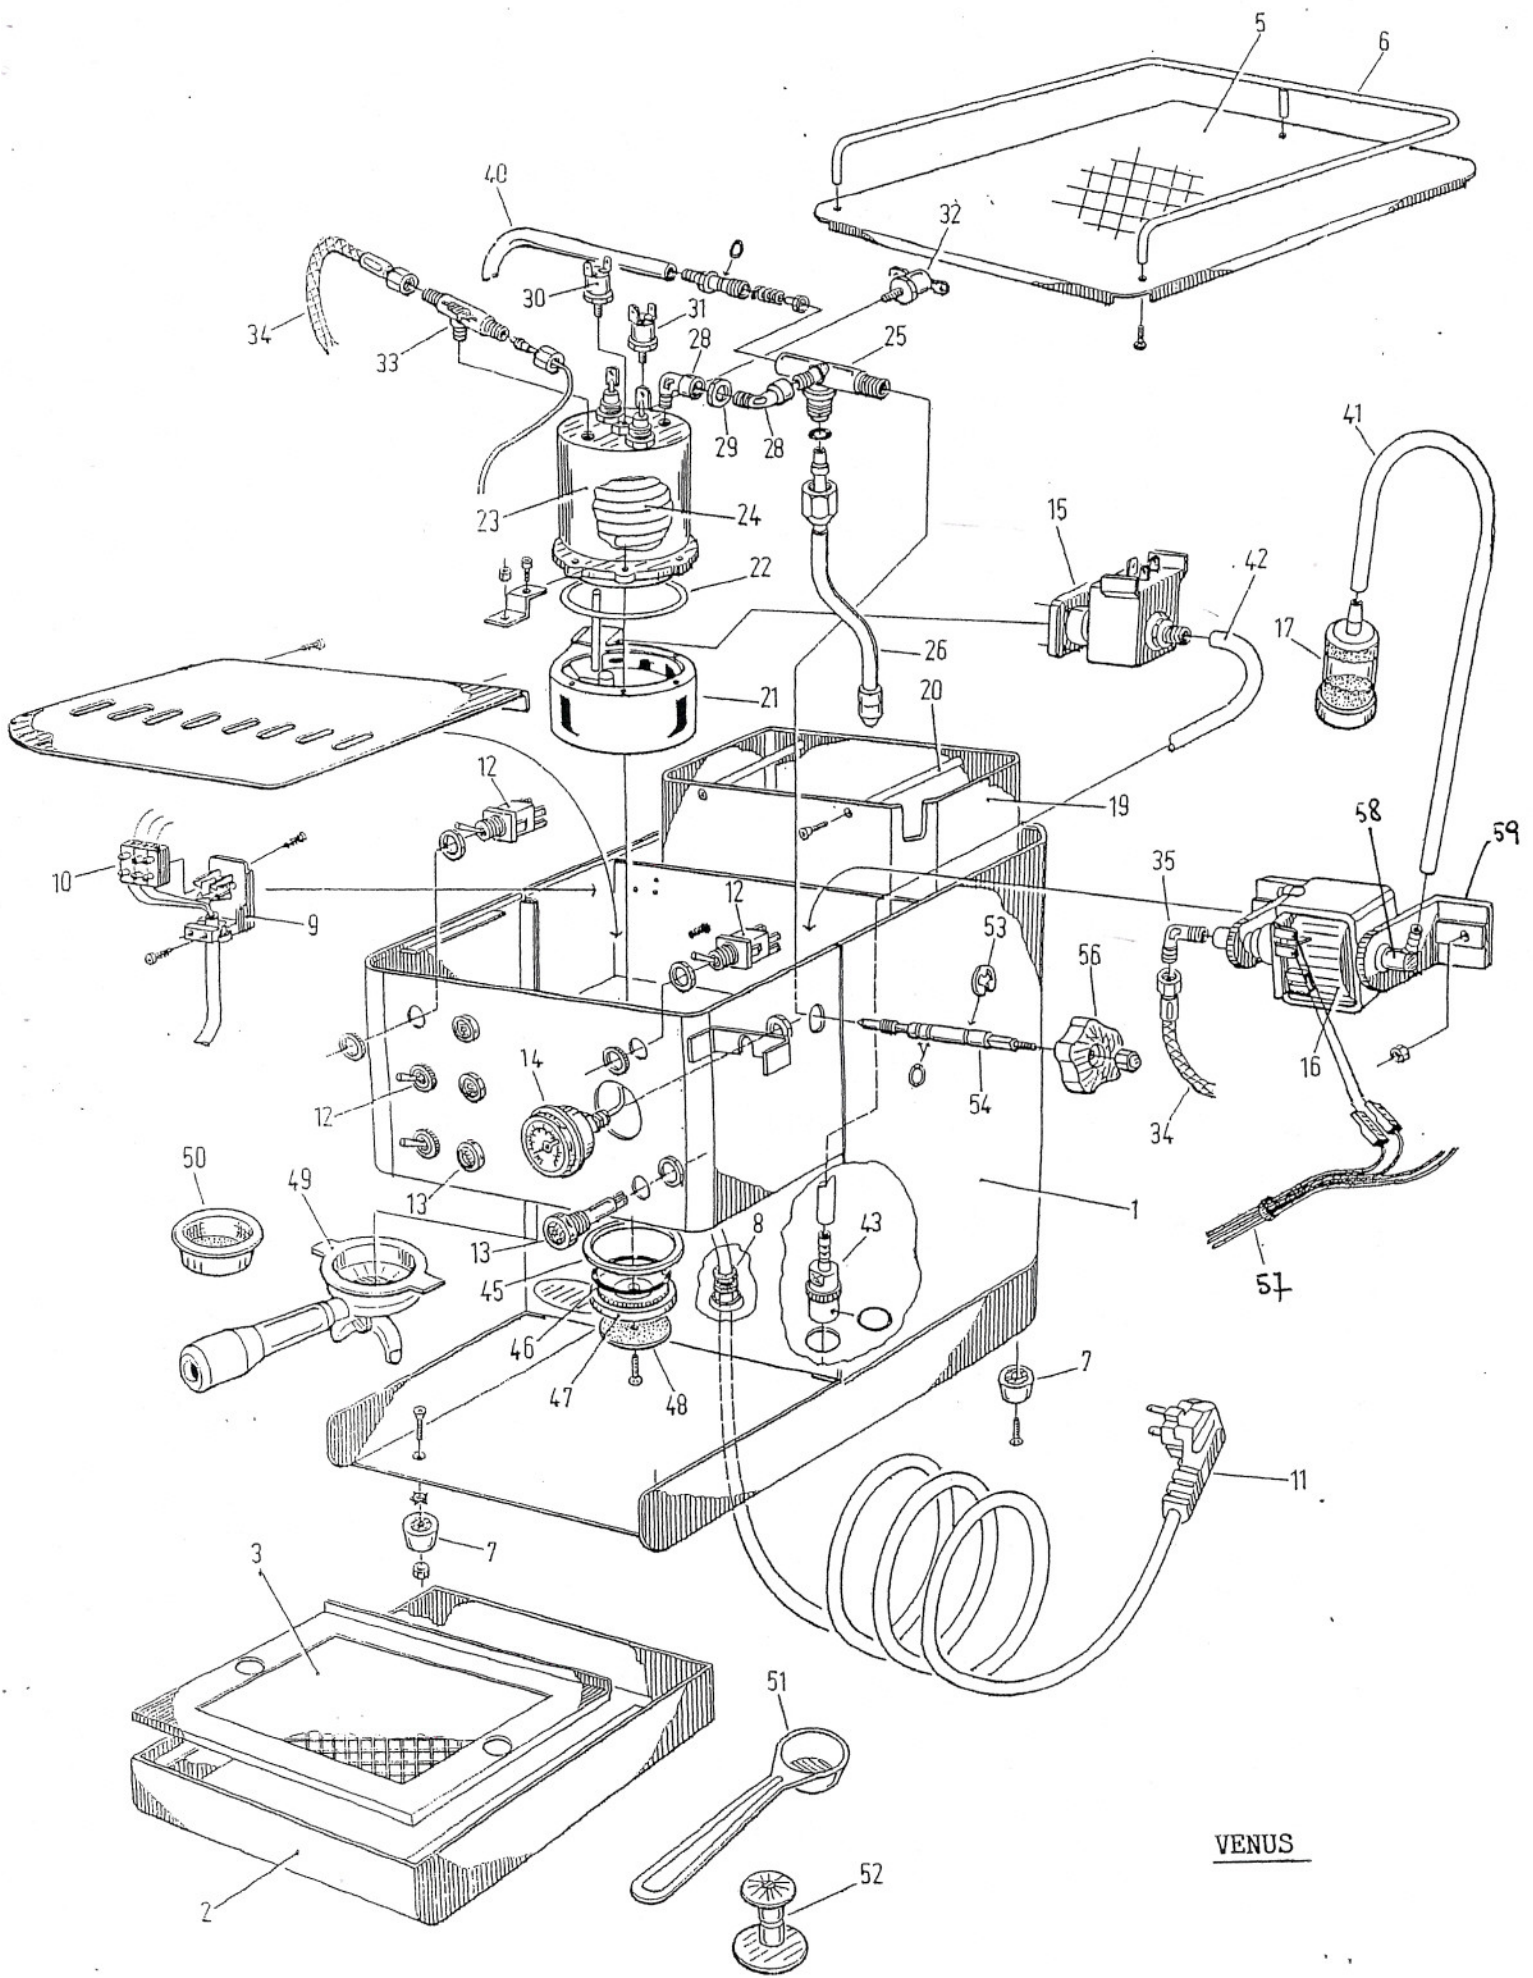

ISOMAC s.r.l.
SPARE PARTS VENUS 230V

N°	COD.ART.	DENOMINAZIONE
1	000141	CHASSIS VENUS
2	000163	DRIP TRAY
3	000164	DRIP TRAY COVER INOX
5	000169	UPPER CUP RACK WARMER
6	000279	VENUS HANDLE
7	000594	RUBBER FOOT
8	000301	PASS-CABLE
9	000277	UNDER CONNECTING TERMINAL
10	000276	CONNECTING TERMINAL
11	000636	CABLE
12	000234	POWER SWITCH BIPOLAR
13	000233	RED LIGHT
14	000756	PRESSURE GAUGE
15	000200	SOLENOID-VALVE 3 VIE
16	000482	PUMP
17	000151	WATER SOFTENER
19	000194	WATER TANK
20	000618	HINGE FOR WATER TANK
21	000605	CHROME-PLATED CUP RING
22	000502	GASKET 71,12X2,62
23	000503	UPPER BRASS BOILER
24	000505	HEATING ELEMENT + ORING
25	000154	TAP FOR BY-PASS
26	000150	STEAM PIPE
28	000175	PIPE FITTING 1/8 MF
29	000119	NUT FOR BOILER
30	000281	THERMOSTAT 100°
31	000284	THERMOSTAT 125°
32	000190	MANUL RIARM THERMOSTAT
33	000575	PIPE FITTING 1/8 MMM
34	000324	PIPE BOILER - PUMP
35	000571	PIPE FITTING 1/8 MM
40,41,42	000269	ALIMENTARY SILICONE PIPE
43	000162	STEAM TIP WASHER VENUS
45	000507	GASKET FOR FILTER HOLDER
46	000508	GASKET FOR SHOWER
47	000509	SHOWER
48	000510	DISPERSION SCREEN
49	000148-000149	FILTER-HOLDER WITH KNOB
50/a	000707	ONE CUP FILTER
50/b	000848	TWO CUPS FILTER
51	000294	MEASURE
52	000296	PLASTIC TAMPER
53	000339	SEEGER
54	000202	SHAFT FOR TAP
56	000174	LARGE KNOB FOR TAP
57	000152	CABLE VENUS
58	000157	PLASTIC PIPE FITTING "L"
59	000694	RUBBER SUPPORT FOR PUMP
	000189	BOX
	000177	INSTRUCTIONS
	000143	PROFESSIONAL UNIT

VENUS